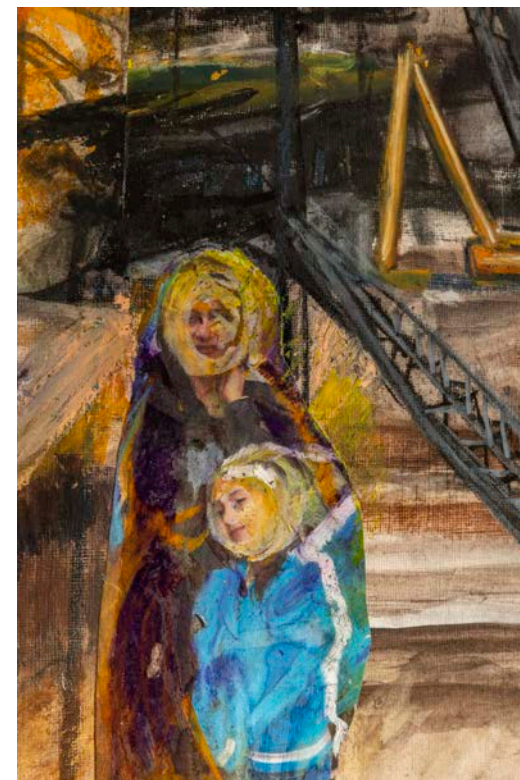

Atousa Bandeh
Amsterdam Conservatory (2018)
Mixed media
43 x 53 cm