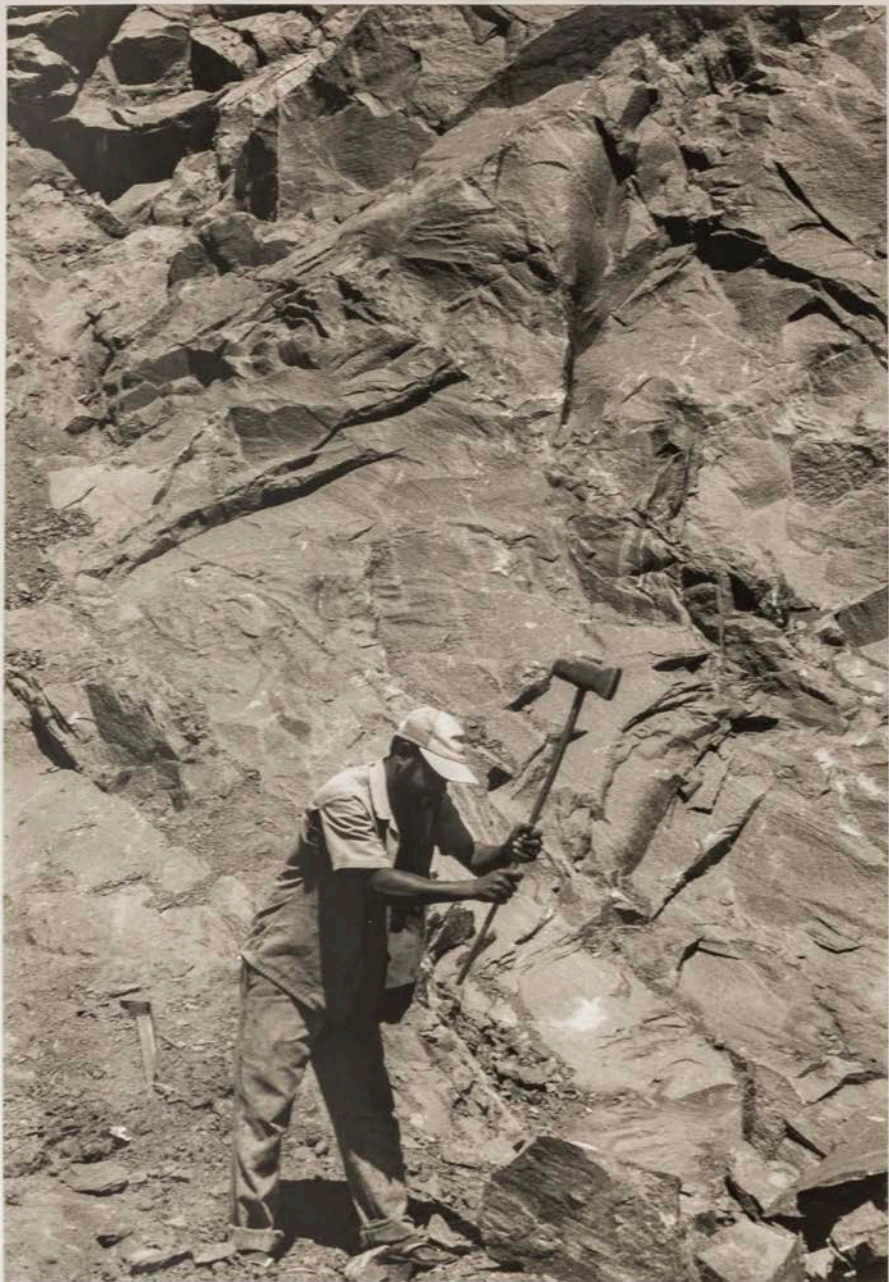

Michel François
Untitled (1992-1993)
Photograph, Ed. 5/5
41 x 28 cm

Not for sale

Under van Tilborg's direction, Lumen Travo developed a reputation for presenting international and non-Western-based artists, often engaging with issues of identity, post-colonialism and global art dialogues.

By proposing strong and different artistic views – which are not limiting themselves to the solely perspective of the West – Lumen Travo carries on a visual conversation with eyes, heart and mind open to the whole world.