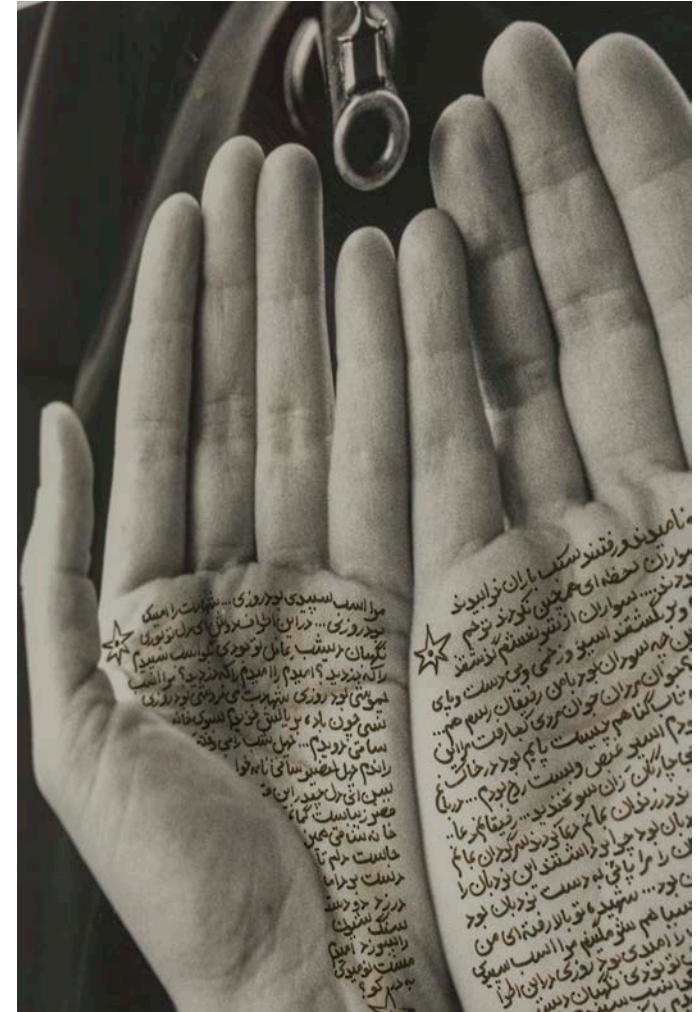

By proposing strong and different artistic views – which are not limiting themselves to the solely perspective of the West – Lumen Travo carries on a visual conversation with eyes, heart and mind open to the whole world.

Ricardo Brey
Untitled (1997)
Mixed media on paper
50 x 76 cm

Jimmie Durnham
Paper Flatrat (2006)
Work on paper
72 x 72 cm

Shirin Neshat
Rapture (1999)
Silver Print
90.7 x 68.2 cm

Not for sale

Shirin Neshat
Women of Allah (1997)
Silver Print
36 x 28 cm