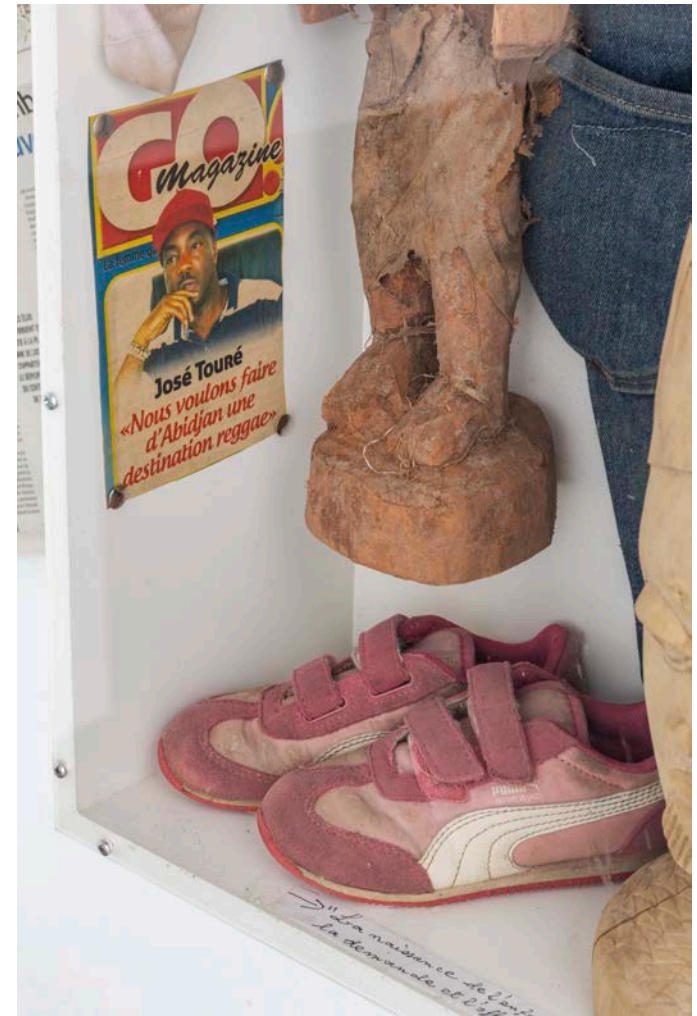

Georges Adéagbo
La Défense (2016)
Installation
Variable dimensions