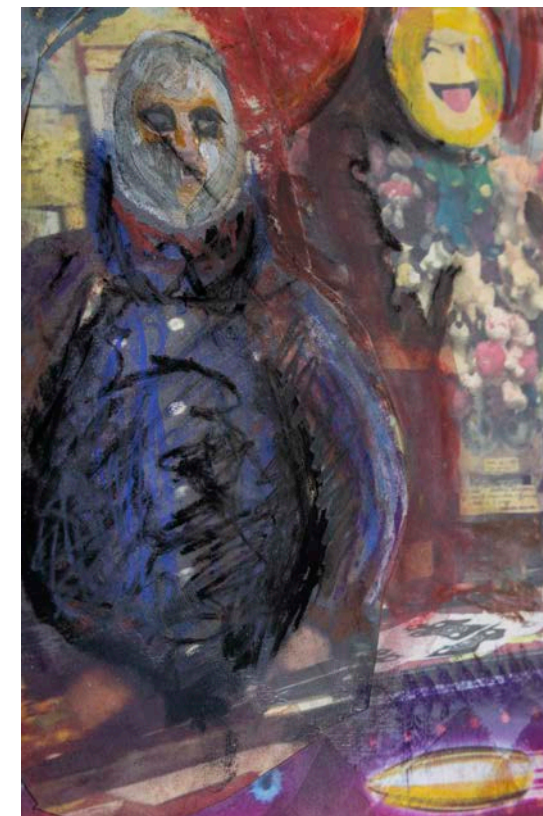

Atousa Bandeh
Bos en Lommer (2025)
Mixed media
55 x 53 cm

Atousa Bandeh
Dam Square (2016)
Mixed media
40 x 40 cm